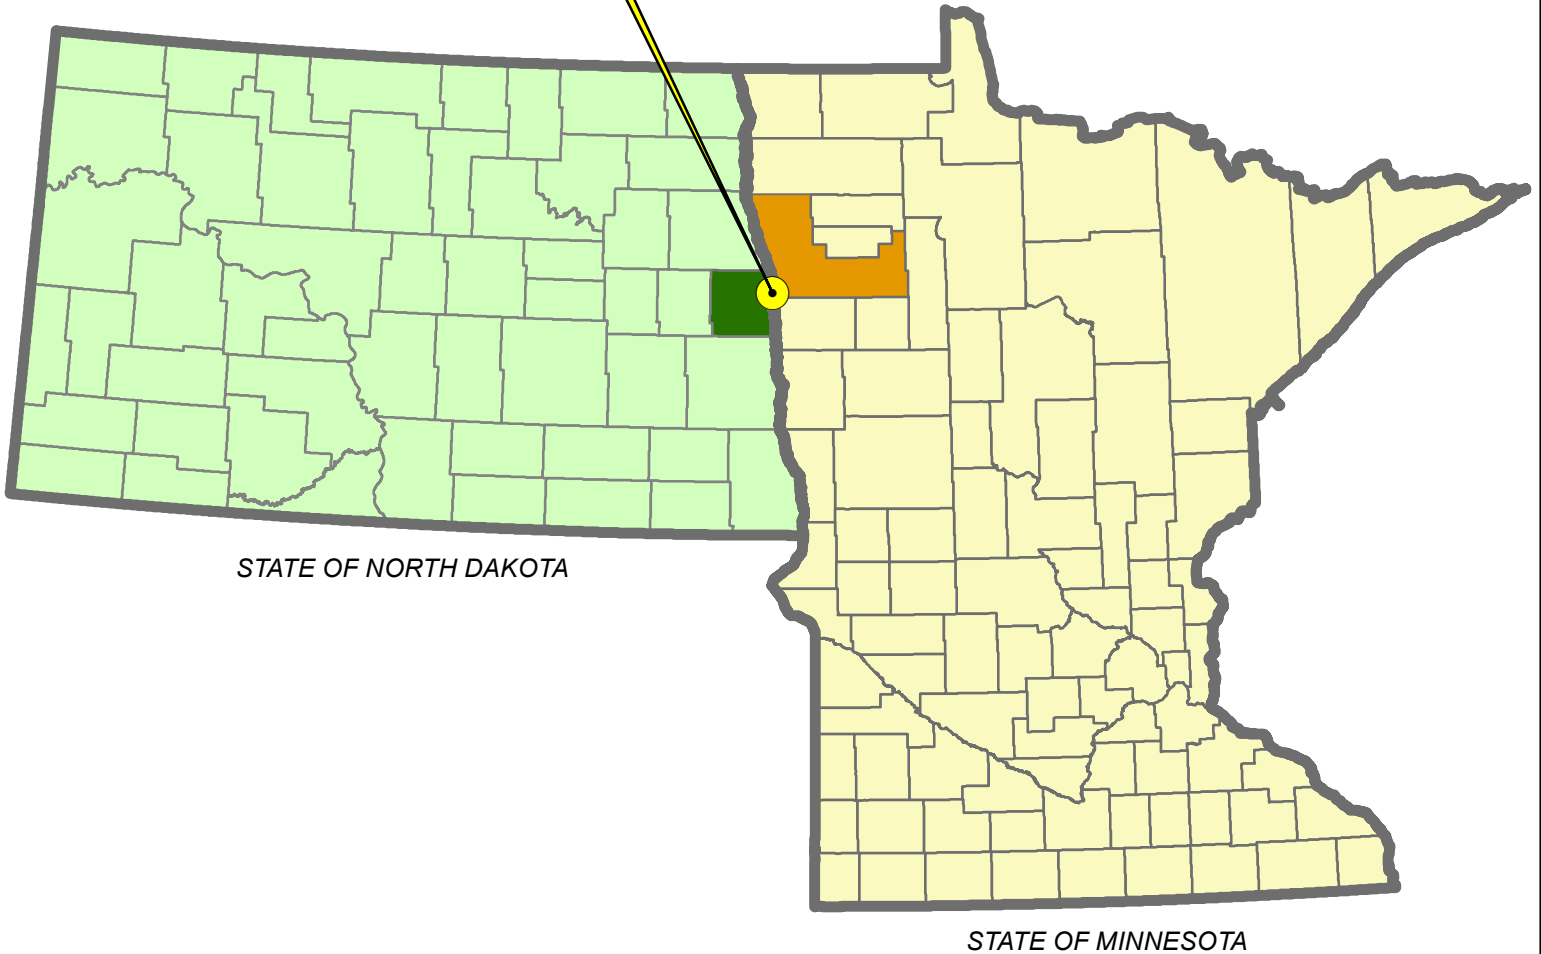

# STATE MAP

Location of Bridge # 5767  
(Nielsville Bridge)

**Legend**

-  Minnesota
-  Polk County, Minnesota
-  North Dakota
-  Trail County, North Dakota